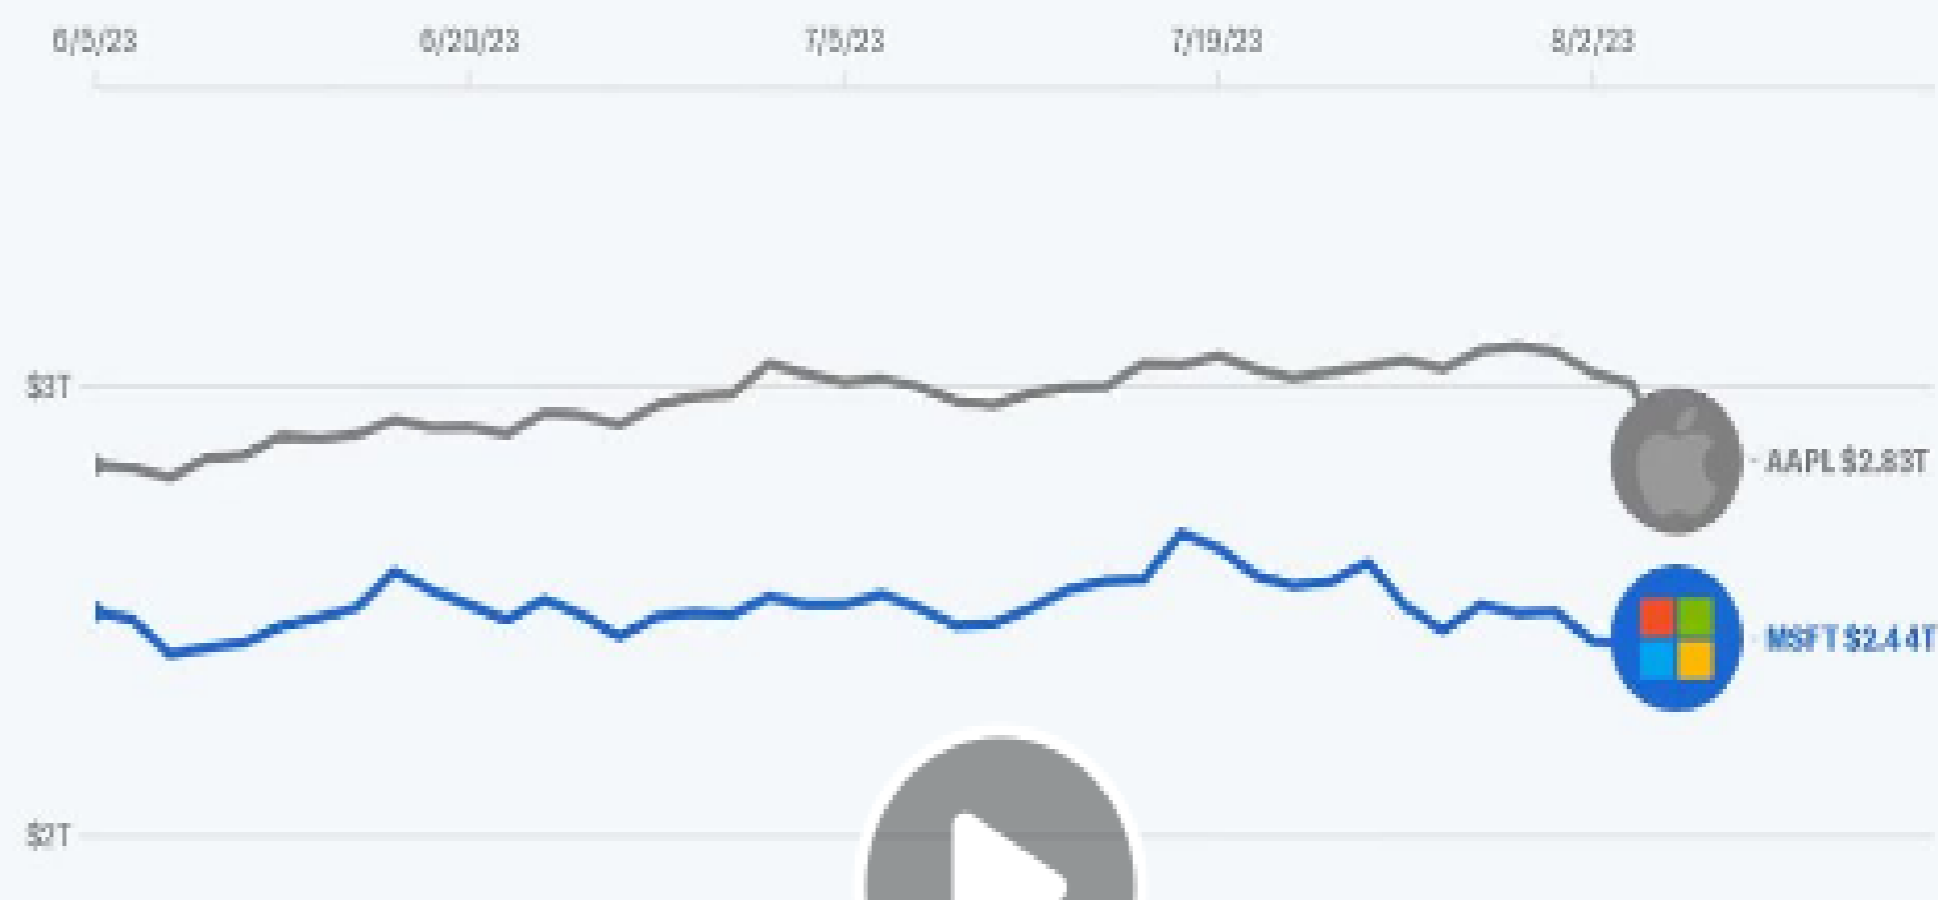

NVIDIA'S RAPID RISE TO $3 TRILLION

Market cap changes for Microsoft, Apple, and Nvidia since June 5, 2023.